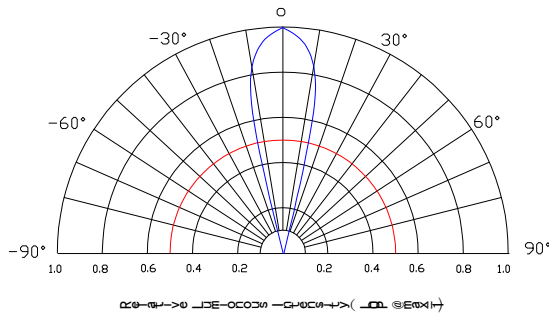

FYL-3004GD1D

Features:

- General purpose leads
- RoHs compliant.

Descriptions:

- Dice material: Gap
- Emitting Color: Green
- Device Outline: $\Phi 3\text{mm}$ Round Type.
- Lens Type: Green diffused.

Radiation pattern.

Electrical and optical characteristics ($T_a = 25^\circ\text{C}$)

Parameter	Symbol	Min.	Typ.	Max.	Unit	Test Condition
Luminous Intensity	I_v	-	50	-	mcd	$I_F = 20\text{mA}$
Viewing Angle	$2\theta_{1/2}$	20	25	30	Deg	
Peak Emission Wavelength	λ_p	563	568	573	nm	
Dominate Wavelength	λ_d	565	570	575	nm	
Spectral Line Half-Width	$\Delta\lambda$	15	20	25	nm	
Forward Voltage	V_F	1.8	2.1	2.3	V	
Reverse Current	I_R			10	μA	$V_R = 5\text{V}$