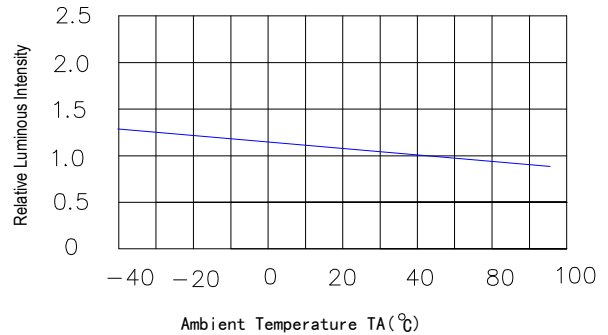

Luminous Intensity Vs Ambient Temperature