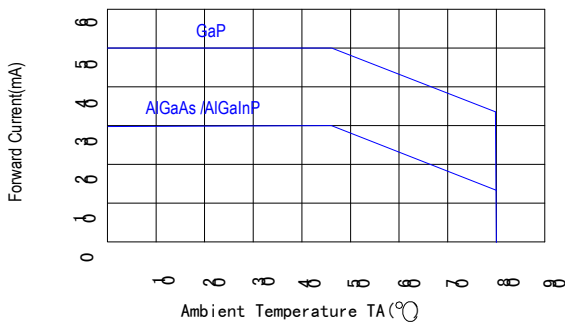

Electrical and optical characteristics ($T_a = 25^\circ\text{C}$)

Parameter	Symbol	Min.	Typ.	Max.	Unit	Test Condition
Luminous Intensity	I_v	-	50	-	mcd	$I_F = 20\text{mA}$
Viewing Angle	$2\theta_{1/2}$	20	25	30	Deg	
Peak Emission Wavelength	λ_p	563	568	573	nm	
Dominate Wavelength	λ_d	565	570	575	nm	
Spectral Line Half-Width	$\Delta\lambda$	15	20	25	nm	
Forward Voltage	V_F	1.8	2.1	2.3	V	
Reverse Current	I_R			10	μA	$V_R = 5\text{V}$

Typical Electrical Characteristics Curves (25 °c Ambient Temperature Unless Otherwise Noted)

Spectral Reduance

Forward Current Vs Forward Voltage

Relative Luminous intensity vs Forward current

Forward Current Derating Curve