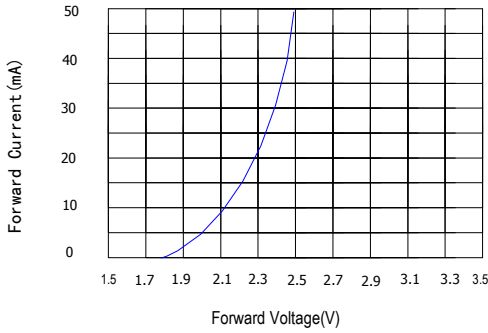

Electrical and optical characteristics ($T_a = 25^\circ\text{C}$)

Parameter	Symbol	Min.	Typ.	Max.	Unit	Test Condition
Luminous Intensity	I_v	-	50	-	mcd	$I_F = 20\text{mA}$
Viewing Angle	$2\theta_{1/2}$	20	25	30	Deg	
Peak Emission Wavelength	λ_p	563	568	573	nm	
Dominate Wavelength	λ_d	565	570	575	nm	
Spectral Line Half-Width	$\Delta\lambda$	15	20	25	nm	
Forward Voltage	V_F	1.8	2.1	2.3	V	
Reverse Current	I_R			10	μA	$V_R = 5\text{V}$

Typical Electrical Characteristics Curves (25 °c Ambient Temperature Unless Otherwise Noted)

Spectral Reduance

Forward Current Vs Forward Voltage

Relative Luminous intensity vs Forward current

Forward Current Derating Curve