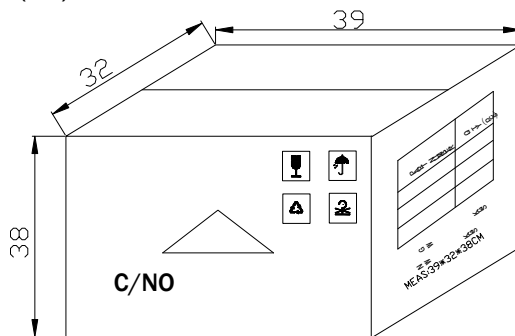

Luminous Intensity Vs Ambient Temperature

LAMP PACKING.

DEVICE	QTY/polybag(pcs)	Polybag/box A	Fig
5mm(T-1 3/4)	1000	8 bags	Label 1
3mm(T-1)	1000	10 bags	Label 1
10mm(T-1)	250	8 bags	Label 1
Blue/Green/White	500pcs	8 bags	Label 2

CARTON
Dimension(cm):39*32*38

6 Boxes/Carton
5mm:48,000pcs
3mm:60,000pcs
10mm:12,000pcs
Blue/Pure Green/bluish Green
/White:24,000pcs