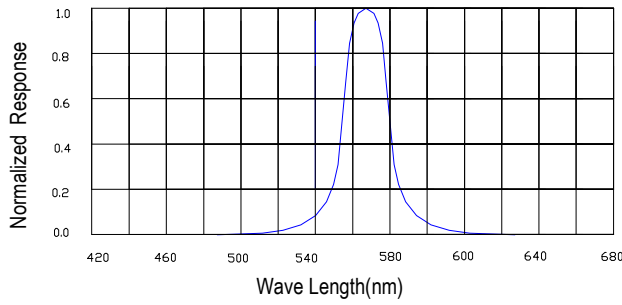

Typical Electrical Characteristics Curves (25 °c Ambient Temperature Unless Otherwise Noted)

Spectral Reduance