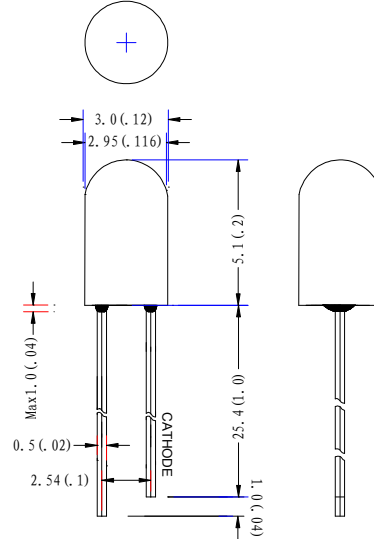

FYL-3004GD1D

Features:

- General purpose leads
- RoHs compliant.

Descriptions:

- Dice material: Gap
- Emitting Color: Green
- Device Outline: $\Phi 3\text{mm}$ Round Type.
- Lens Type: Green diffused.

Radiation pattern.

Package configuration

- ◆ All dimensions are millimeters (inches)
- ◆ Tolerance is $\pm 0.25\text{mm}$ (.010") unless otherwise noted.

Absolute maximum ratings ($T_a = 25^\circ\text{C}$)

Parameter	MAX.	Unit
Power Dissipation	50	mW
Peak Forward Current (1/10 Duty Cycle, 0.1ms Pulse Width)	100	mA
Continuous Forward Current	35	mA
Derating Linear From 50°C	0.4	mA/ $^\circ\text{C}$
Reverse Voltage	5	V
Electrostatic Discharge (ESD)	150	V
Operating Temperature Range	-30°C to $+80^\circ\text{C}$	
Storage Temperature Range	-40°C to $+100^\circ\text{C}$	
Lead Soldering Temperature [4mm (.157") From Body]	260 $^\circ\text{C}$ for 5 Seconds	

Electrical and optical characteristics ($T_a = 25^\circ\text{C}$)

Parameter	Symbol	Min.	Typ.	Max.	Unit	Test Condition
Luminous Intensity	I_v	-	50	-	mcd	$I_F = 20\text{mA}$
Viewing Angle	$2\theta_{1/2}$	20	25	30	Deg	
Peak Emission Wavelength	λ_p	563	568	573	nm	
Dominate Wavelength	λ_d	565	570	575	nm	
Spectral Line Half-Width	$\Delta\lambda$	15	20	25	nm	
Forward Voltage	V_F	1.8	2.1	2.3	V	
Reverse Current	I_R			10	μA	$V_R = 5\text{V}$

CARTON
Dimension(cm):39*32*38

6 Boxes/Carton
5mm:48,000pcs
3mm:60,000pcs
10mm:12,000pcs
Blue/Pure Green/bluish Green
/White:24,000pcs