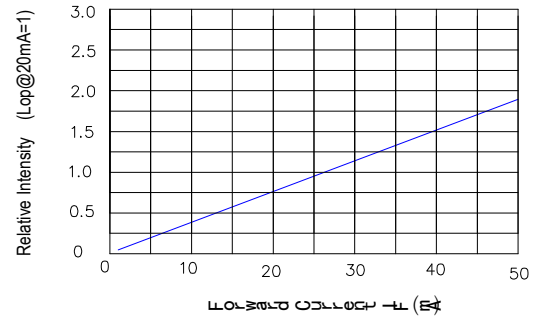

Electrical and optical characteristics ($T_a = 25^\circ\text{C}$)

Parameter	Symbol	Min.	Typ.	Max.	Unit	Test Condition
Luminous Intensity	I_v	-	50	-	mcd	$I_F = 20\text{mA}$
Viewing Angle	$2\theta_{1/2}$	20	25	30	Deg	
Peak Emission Wavelength	λ_p	563	568	573	nm	
Dominate Wavelength	λ_d	565	570	575	nm	
Spectral Line Half-Width	$\Delta\lambda$	15	20	25	nm	
Forward Voltage	V_F	1.8	2.1	2.3	V	
Reverse Current	I_R			10	μA	$V_R = 5\text{V}$

Typical Electrical Characteristics Curves (25 °c Ambient Temperature Unless Otherwise Noted)

Spectral Reduance

Forward Current Vs Forward Voltage

Relative Luminous intensity vs Forward current

Forward Current Derating Curve