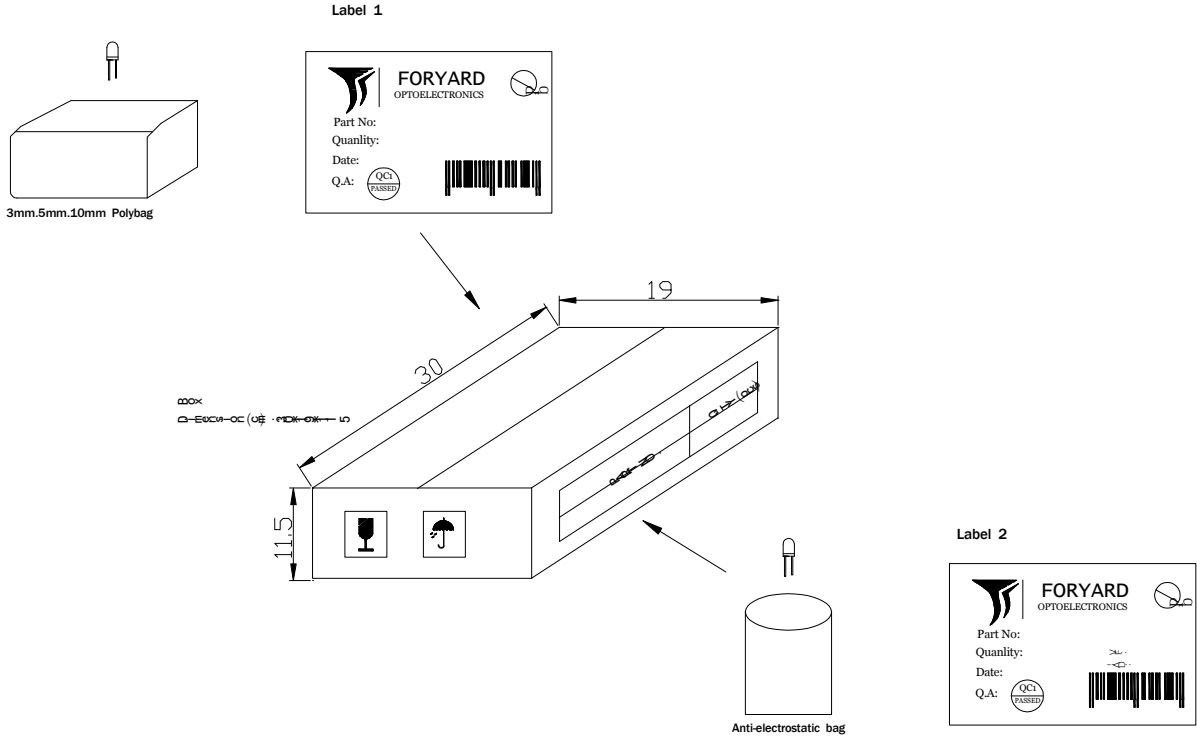

Luminous Intensity Vs Ambient Temperature

LAMP PACKING.

DEVICE	QTY/polybag(pcs)	Polybag/box A	Fig
5mm(T-1 3/4)	1000	8 bags	Label 1
3mm(T-1)	1000	10 bags	Label 1
10mm(T-1)	250	8 bags	Label 1
Blue/Green/White	500pcs	8 bags	Label 2