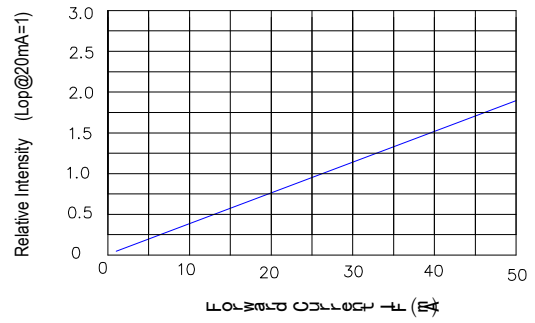

Electrical and optical characteristics($T_a=25\text{ }^\circ\text{C}$)

Parameter	Symbol	Min.	Typ.	Max.	Unit	Test Condition
Luminous Intensity	I_v	-	200	-	mcd	$I_F=20\text{mA}$
Viewing Angle	$2\theta_{1/2}$	25	30	35	Deg	
Peak Emission Wavelength	λ_p	563	568	573	nm	
Dominate Wavelength	λ_d	565	570	575	nm	
Spectral Line Half-Width	$\Delta\lambda$	15	20	25	nm	
Forward Voltage	V_F	1.8	2.2	2.5	V	
Reverse Current	I_R			10	μA	$V_R=5\text{V}$

Typical Electrical Characteristics Curves (25 °c Ambient Temperature Unless Otherwise Noted)

Spectral Reduance

Forward Current Vs Forward Voltage

Relative Luminous intensity vs Forward current

Forward Current Derating Curve