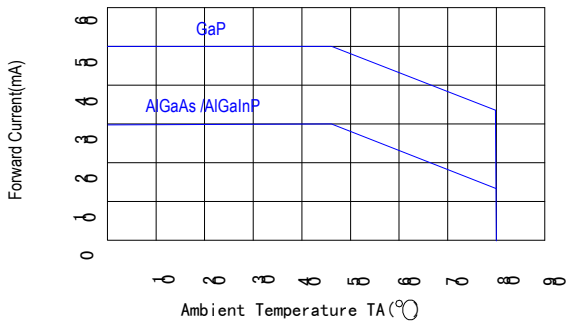

Electrical and optical characteristics($T_a=25\text{ }^\circ\text{C}$)

Parameter	Symbol	Min.	Typ.	Max.	Unit	Test Condition
Luminous Intensity	I_v	-	200	-	mcd	$I_F=20\text{mA}$
Viewing Angle	$2\theta_{1/2}$	25	30	35	Deg	
Peak Emission Wavelength	λ_p	563	568	573	nm	
Dominate Wavelength	λ_d	565	570	575	nm	
Spectral Line Half-Width	$\Delta\lambda$	15	20	25	nm	
Forward Voltage	V_F	1.8	2.2	2.5	V	
Reverse Current	I_R			10	μA	$V_R=5\text{V}$

Typical Electrical Characteristics Curves (25 °c Ambient Temperature Unless Otherwise Noted)

Spectral Reduance

Forward Current Vs Forward Voltage

Relative Luminous intensity vs Forward current

Forward Current Derating Curve