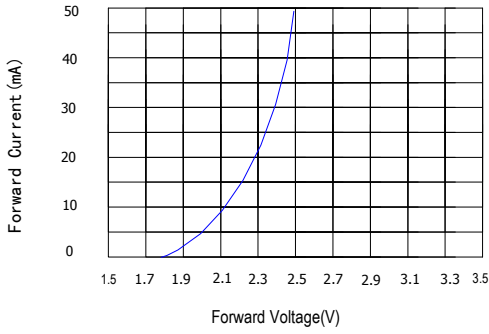

Electrical and optical characteristics($T_a=25\text{ }^\circ\text{C}$)

Parameter	Symbol	Min.	Typ.	Max.	Unit	Test Condition
Luminous Intensity	I_v	-	200	-	mcd	$I_F=20\text{mA}$
Viewing Angle	$2\theta_{1/2}$	25	30	35	Deg	
Peak Emission Wavelength	λ_p	563	568	573	nm	
Dominate Wavelength	λ_d	565	570	575	nm	
Spectral Line Half-Width	$\Delta\lambda$	15	20	25	nm	
Forward Voltage	V_F	1.8	2.2	2.5	V	
Reverse Current	I_R			10	μA	$V_R=5\text{V}$

Typical Electrical Characteristics Curves (25 °c Ambient Temperature Unless Otherwise Noted)

Spectral Reduance

Forward Current Vs Forward Voltage

Relative Luminous intensity vs Forward current

Forward Current Derating Curve