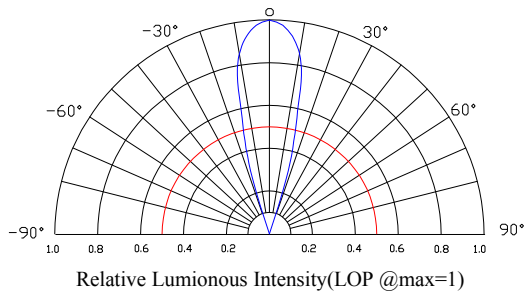

FYL- 3014GC1A

Features:

- General purpose leads
- RoHs compliant.

Descriptions:

- Dice material: GaP
- Emitting Color: Yellow Green
- Device Outline: $\Phi 3\text{mm}$ Round Type.
- Lens Type: water clear.

Radiation pattern.

Package configuration

- ◆ All dimensions are millimeters (inches)
- ◆ Tolerance is $\pm 0.25\text{mm}(0.010\text{'})$ unless otherwise noted.

Absolute maximum ratings($T_a=25\text{ }^\circ\text{C}$)

Electrical and optical characteristics($T_a=25\text{ }^\circ\text{C}$)

Parameter	Symbol	Min.	Typ.	Max.	Unit	Test Condition
Luminous Intensity	I_v	-	200	-	mcd	$I_F=20\text{mA}$
Viewing Angle	$2\theta_{1/2}$	25	30	35	Deg	
Peak Emission Wavelength	λ_p	563	568	573	nm	
Dominate Wavelength	λ_d	565	570	575	nm	
Spectral Line Half-Width	$\Delta\lambda$	15	20	25	nm	
Forward Voltage	V_F	1.8	2.2	2.5	V	
Reverse Current	I_R			10	μA	$V_R=5\text{V}$