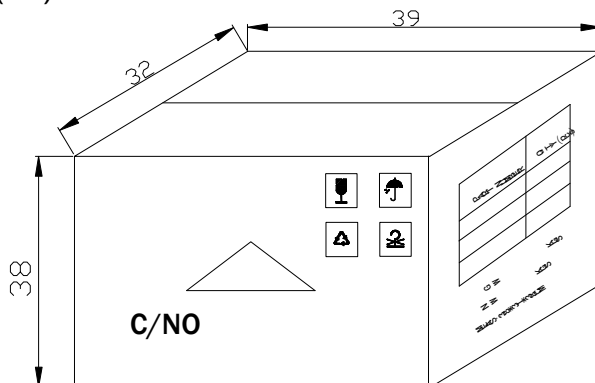

DEVICE	QTY/polybag(pcs)	Polybag/box A	Fig
5mm(T-1 3/4)	1000	8 bags	Label 1
3mm(T-1)	1000	10 bags	Label 1
10mm(T-1)	250	8 bags	Label 1
Blue/Green/White	500pcs	8 bags	Label 2

CARTON
Dimension(cm):39*32*38