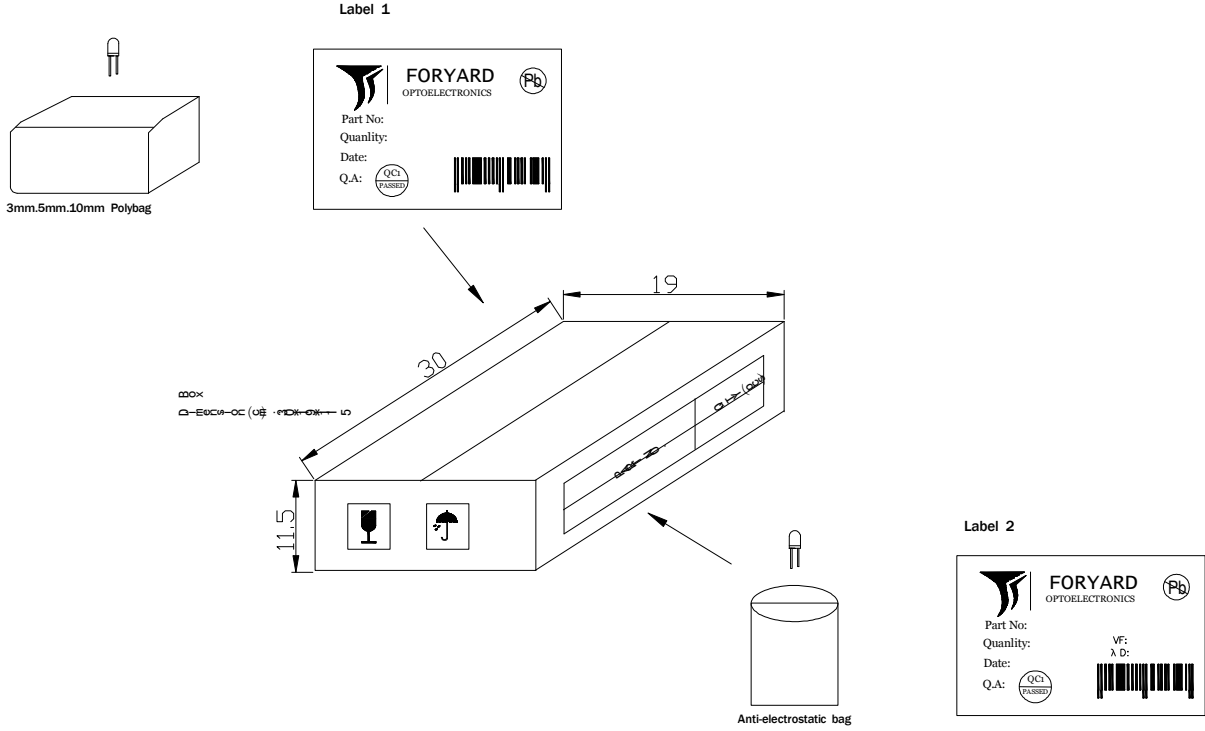

Luminous Intensity Vs Ambient Temperature

LAMP PACKING.

DEVICE	QTY/polybag(pcs)	Polybag/box A	Fig
5mm(T-1 3/4)	1000	8 bags	Label 1
3mm(T-1)	1000	10 bags	Label 1
10mm(T-1)	250	8 bags	Label 1
Blue/Green/White	500pcs	8 bags	Label 2