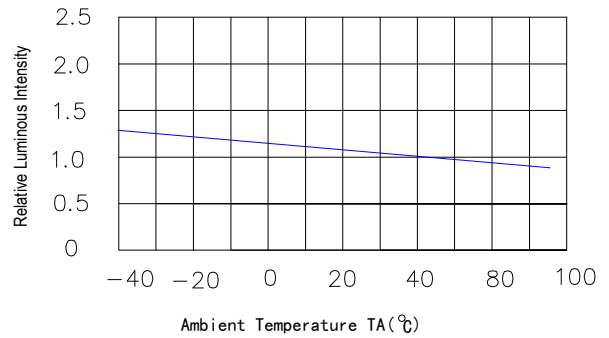

Luminous Intensity Vs Ambient Temperature