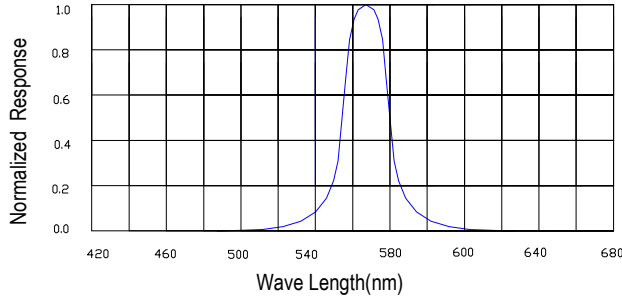

Typical Electrical Characteristics Curves (25 °c Ambient Temperature Unless Otherwise Noted)

Spectral Reduance