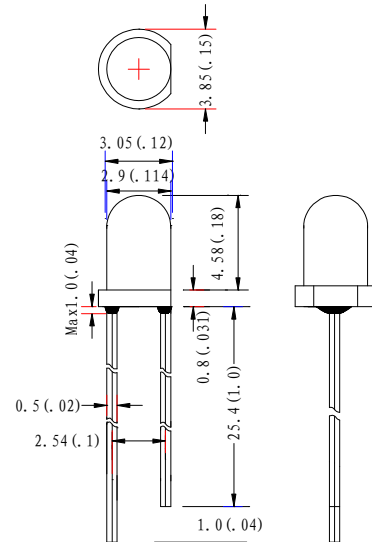

FYL- 3014GC1A

Features:

- General purpose leads
- RoHs compliant.

Descriptions:

- Dice material: GaP
- Emitting Color: Yellow Green
- Device Outline: $\Phi 3\text{mm}$ Round Type.
- Lens Type: water clear.

Radiation pattern.

Package configuration

- ◆ All dimensions are millimeters (inches)
- ◆ Tolerance is $\pm 0.25\text{mm}(0.010\text{'})$ unless otherwise noted.

Absolute maximum ratings($T_a=25\text{ }^\circ\text{C}$)

Parameter	MAX.	Unit
Power Dissipation	120	mW
Peak Forward Current (1/10 Duty Cycle, 0.1ms Pulse Width)	100	mA
Continuous Forward Current	50	mA
Derating Linear From 50°C	0.4	$\text{mA}/^\circ\text{C}$
Reverse Voltage	5	V
Electrostatic Discharge (ESD)	150	V
Operating Temperature Range	-30°C to $+80^\circ\text{C}$	
Storage Temperature Range	-40°C to $+100^\circ\text{C}$	
Lead Soldering Temperature[4mm(.157") From Body]	260 $^\circ\text{C}$ for 5 Seconds	

Electrical and optical characteristics($T_a=25\text{ }^\circ\text{C}$)

Parameter	Symbol	Min.	Typ.	Max.	Unit	Test Condition
Luminous Intensity	I_v	-	200	-	mcd	$I_F=20\text{mA}$
Viewing Angle	$2\theta_{1/2}$	25	30	35	Deg	
Peak Emission Wavelength	λ_p	563	568	573	nm	
Dominate Wavelength	λ_d	565	570	575	nm	
Spectral Line Half-Width	$\Delta\lambda$	15	20	25	nm	
Forward Voltage	V_F	1.8	2.2	2.5	V	
Reverse Current	I_R			10	μA	$V_R=5\text{V}$