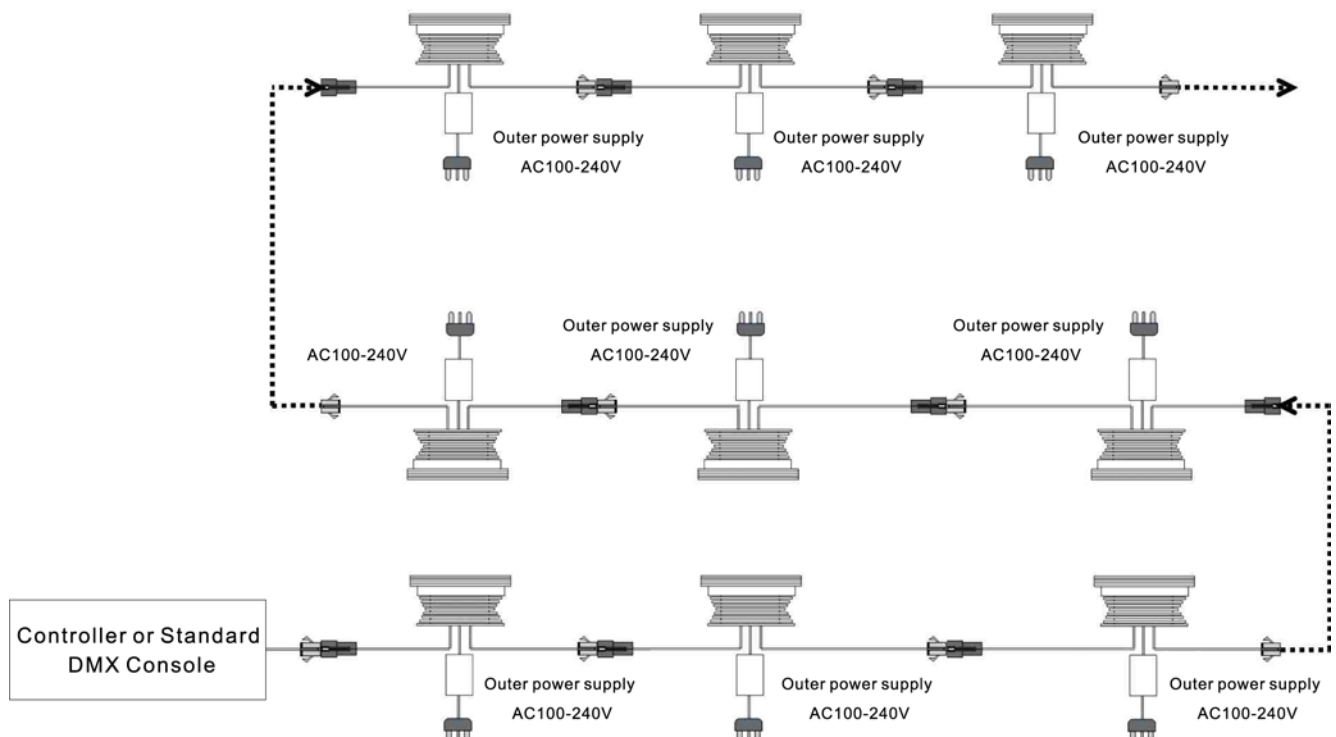

### Product Instruction:

LED ceiling lamp adopt 1W high power LED as light source, aluminium alloy housing, the advantage: low heat sinking, low power consumption, long life span and so on. The view angle can be choosed from 15-60 degree. It is RGB (3 in 1) full colour, widely used for commercial building, meeting room, bars, slap-up recreation place, home decoration and so on. Dimmerable ceiling light can be dimmered limitless by our dimmer. It is controlled by DMX Controller, which can reach folowing changing, chase cnganging, flash changing adn so on, when there is no controller, it will be dreamlike colour automaticly.

### Main Technical Parameters:

Power (W)	Colour	Voltage (V)	Size (mm)	Material	Projection distance (m)	Beam Angle (°)
18 (6x3W)	R/G/B (3 chips in 1)	DC12V	Ø 137x52	Aluminium alloy	>5	25

**Remark:** Each lamp need an input AC110-240V/output DC12V transformer