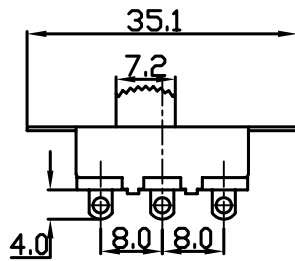

- * Product Name: Slide Switch;
- * Model No: YSS-16-2216 (2213)
- * Voltage Resistance: 2000VAC, 1MIN;
- * Operating Temperature: T55
- * Electrical Life: more than 6,000cycles
- * Contact Rating: UL CUL: 8/16A 250/125VAC , 6.5/13A 250/125VAC