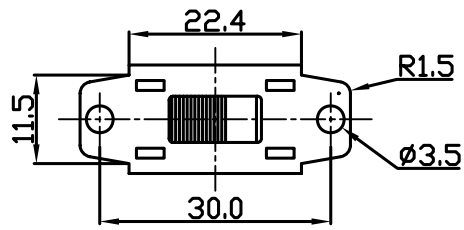

- * Product Name: Slide Switch;
- * Model No: YSS-16-2216 (2213)
- * Voltage Resistance: 2000VAC, 1MIN;
- * Operating Temperature: T55
- * Electrical Life: more than 6,000cycles
- * Contact Rating: UL CUL: 8/16A 250/125VAC , 6.5/13A 250/125VAC