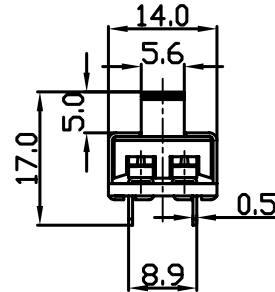

- * Product Name: Slide Switch;
- * Model No: YSS-16-2216 (2213)
- * Voltage Resistance: 2000VAC, 1MIN;
- * Operating Temperature: T55
- * Electrical Life: more than 6,000cycles
- * Contact Rating: UL CUL: 8/16A 250/125VAC , 6.5/13A 250/125VAC