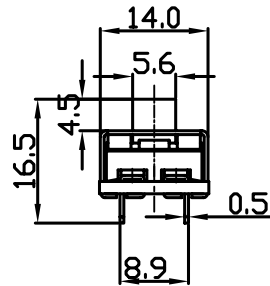

- * Product Name: Slide Switch;
- * Model No: YSS-16-2316 (2313)
- * Voltage Resistance: 2000VAC, 1MIN;
- * Operating Temperature: T55
- * Electrical Life: more than 6,000cycles
- * Contact Rating: UL CUL: 8/16A 250/125VAC , 6.5/13A 250/125VAC