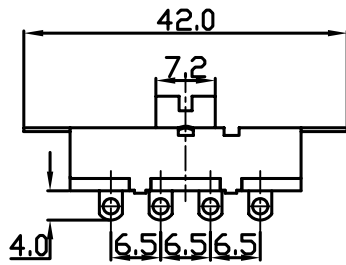

- * Product Name: Slide Switch;
- * Model No: YSS-16-2316 (2313)
- * Voltage Resistance: 2000VAC, 1MIN;
- * Operating Temperature: T55
- * Electrical Life: more than 6,000cycles
- * Contact Rating: UL CUL: 8/16A 250/125VAC , 6.5/13A 250/125VAC