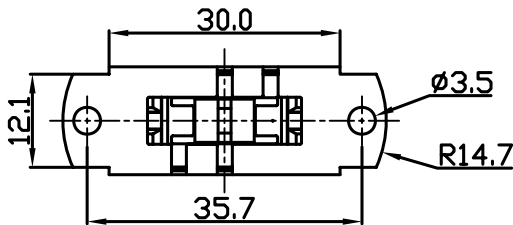

- * Product Name: Slide Switch;
- * Model No: YSS-16-2316 (2313)
- * Voltage Resistance: 2000VAC, 1MIN;
- * Operating Temperature: T55
- * Electrical Life: more than 6,000cycles
- * Contact Rating: UL CUL: 8/16A 250/125VAC , 6.5/13A 250/125VAC