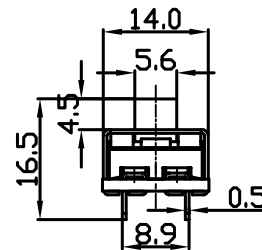

- Product Name: Slide Switch;
- Model No: YSS-16 SERIES
- Voltage Resistance: 2000VAC, 1MIN;
- Operating Temperature: T55
- Electrical Life: more than 6,000cycles
- Contact Rating: UL CUL: 8/16A 250/125VAC , 6.5/13A 250/125VAC