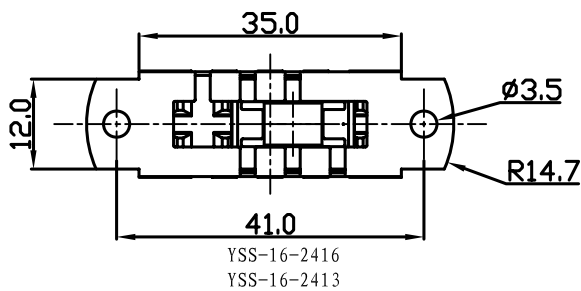

- Product Name: Slide Switch;
- Model No: YSS-16 SERIES
- Voltage Resistance: 2000VAC, 1MIN;
- Operating Temperature: T55
- Electrical Life: more than 6,000cycles
- Contact Rating: UL CUL: 8/16A 250/125VAC , 6.5/13A 250/125VAC