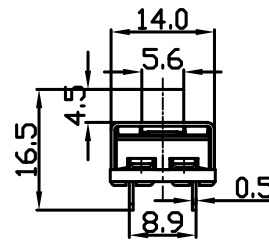

- \* Product Name: Slide Switch;
- \* Model No: YSS-16 SERIES
- \* Voltage Resistance: 2000VAC, 1MIN;
- \* Operating Temperature: T55
- \* Electrical Life: more than 6,000cycles
- \* Contact Rating: UL CUL: 8/16A 250/125VAC , 6.5/13A 250/125VAC