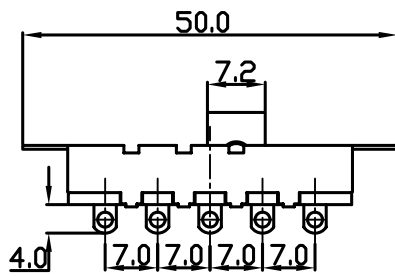

- \* Product Name: Slide Switch;
- \* Model No: YSS-16 SERIES
- \* Voltage Resistance: 2000VAC, 1MIN;
- \* Operating Temperature: T55
- \* Electrical Life: more than 6,000cycles
- \* Contact Rating: UL CUL: 8/16A 250/125VAC , 6.5/13A 250/125VAC