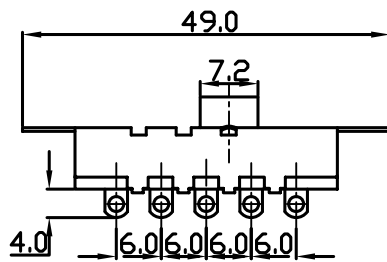

- Product Name: Slide Switch;
- Model No: YSS-16 SERIES
- Voltage Resistance: 2000VAC, 1MIN;
- Operating Temperature: T55
- Electrical Life: more than 6,000cycles
- Contact Rating: UL CUL: 8/16A 250/125VAC , 6.5/13A 250/125VAC