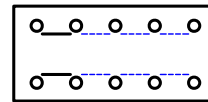

Wiring Diagram