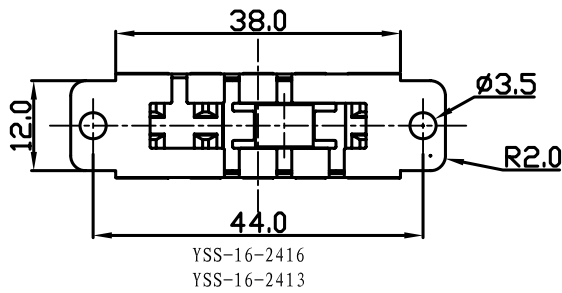

- \* Product Name: Slide Switch;
- \* Model No: YSS-16 SERIES
- \* Voltage Resistance: 2000VAC, 1MIN;
- \* Operating Temperature: T55
- \* Electrical Life: more than 6,000cycles
- \* Contact Rating: UL CUL: 8/16A 250/125VAC , 6.5/13A 250/125VAC