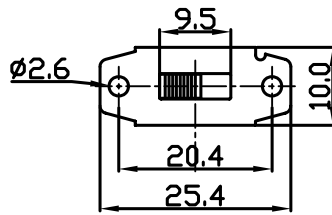

- * Product Name: Slide Switch;
- * Model No: YSS-18 SERIES
- * Voltage Resistance: 2000VAC, 1MIN;
- * Operating Temperature: T55
- * Electrical Life: more than 6,000cycles
- * Contact Rating: UL CUL: 1.5/3A 250/125VAC , 5/10A 250/125VAC