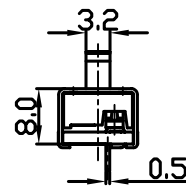

- Product Name: Slide Switch;
- Model No: YSS-18 SERIES
- Voltage Resistance: 2000VAC, 1MIN;
- Operating Temperature: T55
- Electrical Life: more than 6,000cycles
- Contact Rating: UL CUL: 1.5/3A 250/125VAC , 5/10A 250/125VAC