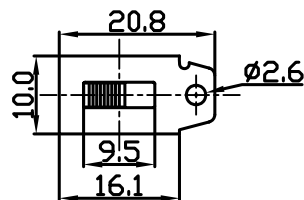

- Product Name: Slide Switch;
- Model No: YSS-18 SERIES
- Voltage Resistance: 2000VAC, 1MIN;
- Operating Temperature: T55
- Electrical Life: more than 6,000cycles
- Contact Rating: UL CUL: 1.5/3A 250/125VAC , 5/10A 250/125VAC