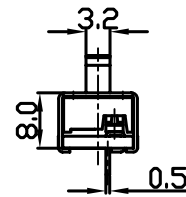

- * Product Name: Slide Switch;
- * Model No: YSS-18 SERIES
- * Voltage Resistance: 2000VAC, 1MIN;
- * Operating Temperature: T55
- * Electrical Life: more than 6,000cycles
- * Contact Rating: UL CUL: 1.5/3A 250/125VAC , 5/10A 250/125VAC