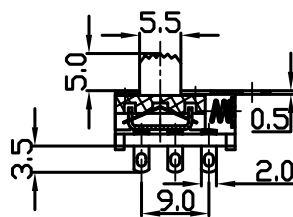

- Product Name: Slide Switch;
- Model No: YSS-18 SERIES
- Voltage Resistance: 2000VAC, 1MIN;
- Operating Temperature: T55
- Electrical Life: more than 6,000cycles
- Contact Rating: UL CUL: 1.5/3A 250/125VAC , 5/10A 250/125VAC