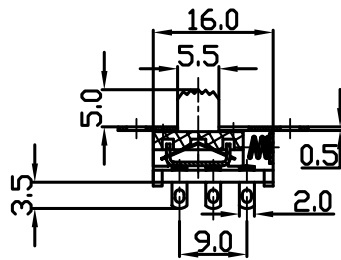

- * Product Name: Slide Switch;
- * Model No: YSS-18 SERIES
- * Voltage Resistance: 2000VAC, 1MIN;
- * Operating Temperature: T55
- * Electrical Life: more than 6,000cycles
- * Contact Rating: UL CUL: 1.5/3A 250/125VAC , 5/10A 250/125VAC