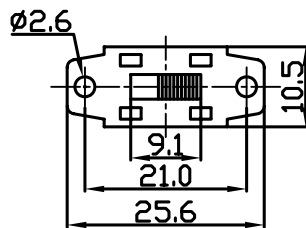

- \* Product Name: Slide Switch;
- \* Model No: YSS-18-2210 (2203)
- \* Voltage Resistance: 2000VAC, 1MIN;
- \* Operating Temperature: T55
- \* Electrical Life: more than 6,000cycles
- \* Contact Rating: UL CUL: 1.5/3A 250/125VAC , 5/10A 250/125VAC