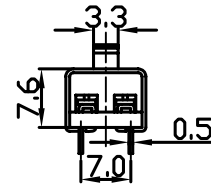

- \* Product Name: Slide Switch;
- \* Model No: YSS-18-2210 (2203)
- \* Voltage Resistance: 2000VAC, 1MIN;
- \* Operating Temperature: T55
- \* Electrical Life: more than 6,000cycles
- \* Contact Rating: UL CUL: 1.5/3A 250/125VAC , 5/10A 250/125VAC