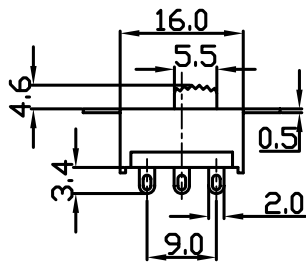

- \* Product Name: Slide Switch;
- \* Model No: YSS-18-2210 (2203)
- \* Voltage Resistance: 2000VAC, 1MIN;
- \* Operating Temperature: T55
- \* Electrical Life: more than 6,000cycles
- \* Contact Rating: UL CUL: 1.5/3A 250/125VAC , 5/10A 250/125VAC