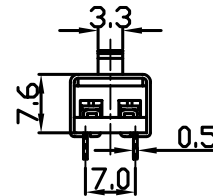

- \* Product Name: Slide Switch;
- \* Model No: YSS-18-2310 (2303)
- \* Voltage Resistance: 2000VAC, 1MIN;
- \* Operating Temperature: T55
- \* Electrical Life: more than 6,000cycles
- \* Contact Rating: UL CUL: 1.5/3A 250/125VAC , 5/10A 250/125VAC