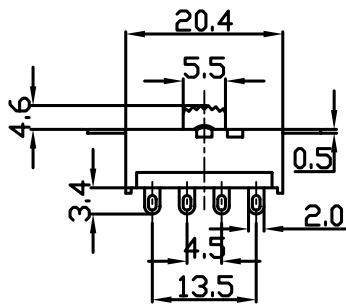

- \* Product Name: Slide Switch;
- \* Model No: YSS-18-2310 (2303)
- \* Voltage Resistance: 2000VAC, 1MIN;
- \* Operating Temperature: T55
- \* Electrical Life: more than 6,000cycles
- \* Contact Rating: UL CUL: 1.5/3A 250/125VAC , 5/10A 250/125VAC